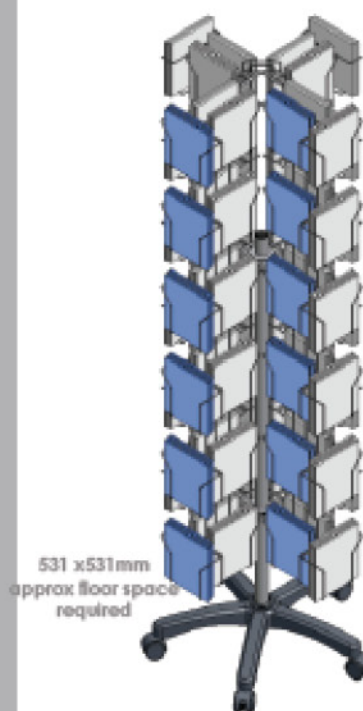

### 40 pockets

\***£78**  
including  
delivery

height  
1730mm  
approx  
not including  
header

490x490mm  
approx floor space  
required

\*This offer is for card orders £132 +

We'll add 5 free packs of your choice with your order  
(worth £79.50 retail value)

### 72 pockets

\***£95**  
including  
delivery

531 x 531mm  
approx floor space  
required

height  
1550mm  
approx  
not including  
header

\*This offer is for card orders £200 +

We'll add 8 free packs of your choice with your order  
(worth £127.50 retail value)